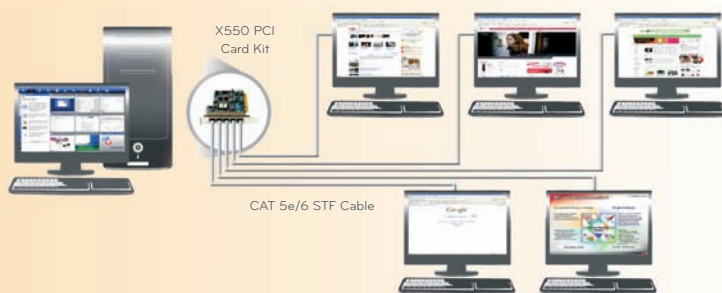

### N1941W

- 16:9 Aspect Ratio
- 1366x768 Max. Resolution
- 8000:1 DFC Ratio
- 5ms Response Time

### X550 PCI Card Kit for LG SmartVine Monitors

- One kit for up to 6 users
- Two kits for up to 11 users (sold separately)

Example of 6 user set up