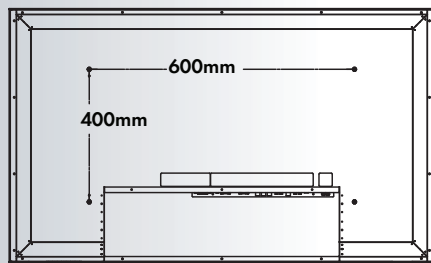

www.LGcommercial.com

LG Electronics U.S.A., Inc.
Business Solutions Division
2000 Millbrook Drive
Lincolnshire, IL 60069

Customer Service: 888.865.3026

Contact your LG regional sales representative:
Enterprise: 800.897.8788
Channel: 800.897.8871
Hospitality: 800.228.1236
E-mail: LGcommercial@lge.com

SPEC_M5201C-BA_090923_PR

SPECIFICATIONS

LCD Panel Type	52"
Display Area	52.0"
Aspect Ratio	16 : 9
Native Resolution	1920 x 1080 (WUXGA)
Pixels (H x V x 3)	6,220,800
Brightness	500 cd/m²
Contrast Ratio	800:1 (1600:1 DCR)
Viewing Angle (H x V)	178 x 178
SIPS	Yes
Color Depth	1 Billion Colors
Response Time	9ms(G to G)
Surface Treatment	Hard Coating (3H); Anti-glare
MTBF	50,000 Hr. (Typical)

VIDEO

Max Input Resolution	D-Sub 1920 x 1080 @ 60Hz
DVI-D	1920 x 1080 @ 60Hz
H-Scanning Frequency	D-Sub 30 ~ 83 kHz
DVI-D	30 ~ 83 kHz
V-Scanning Frequency	56 ~ 85 Hz
Pixel Frequency	Max. 148.5 MHz
Sync Compatibility	Separate / Composite
Video Input	RGB Analog / Digital
EZ Video	Dynamic / Standard / Mild / User1 / User2
ACC	Warm / Normal / Cool

REAR INPUTS

Component Video	2 (480i/p, 720p, 1080i)
PC Input via 15-Pin Sub "D"	1
Composite Video Input/Output	1 / 1
Audio Inputs	3 Plus PC Sound
HDTV Formats	720p / 1080i
PC Formats	Auto Scaling to WUXGA
HDMI In with HDCP	Yes
RS-232C Input/Output	1 / 1
S-Video	1
Discrete IR Input	Yes
External Speaker Out	Yes

AUDIO

Surround MAX	Yes
Auto Volume Limiter	Yes
Audio Power	20W (10W x 2)
Balance	Yes
EZ Audio	Flat / Music / Movie / Sports / User

SPECIAL FEATURES