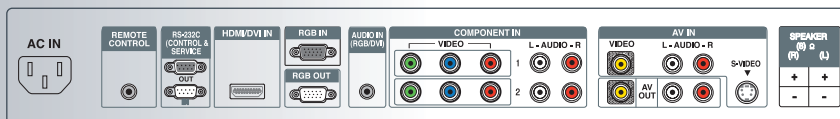

Rear Jack Pack Panel

www.LGcommercial.com