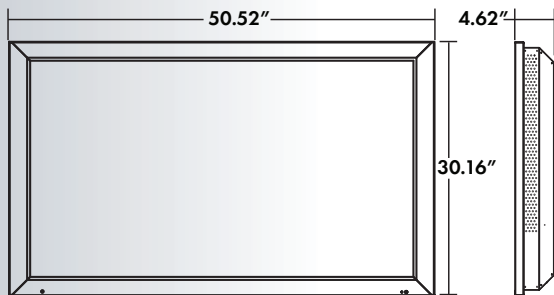

www.LGcommercial.com

LG Electronics U.S.A., Inc.
Business Solutions Division
2000 Millbrook Drive
Lincolnshire, IL 60069

Customer Service: 888.865.3026

Contact your LG regional sales representative:
Enterprise: 800.897.8788
Channel: 800.897.8871
Hospitality: 800.228.1236
E-mail: LGcommercial@lge.com

SPEC_M5201C-BA_090923_PR

SPECIFICATIONS

LCD Panel Type	52"
Display Area	52.0"
Aspect Ratio	16 : 9
Native Resolution	1920 x 1080 (WUXGA)
Pixels (H x V x 3)	6,220,800
Brightness	500 cd/m²
Contrast Ratio	800:1 (1600:1 DCR)
Viewing Angle (H x V)	178 x 178
SIPS	Yes
Color Depth	1 Billion Colors
Response Time	9ms(G to G)
Surface Treatment	Hard Coating (3H); Anti-glare
MTBF	50,000 Hr. (Typical)

VIDEO

Max Input Resolution	D-Sub 1920 x 1080 @ 60Hz
DVI-D	1920 x 1080 @ 60Hz
H-Scanning Frequency	D-Sub 30 ~ 83 kHz
DVI-D	30 ~ 83 kHz
V-Scanning Frequency	56 ~ 85 Hz
Pixel Frequency	Max. 148.5 MHz
Sync Compatibility	Separate / Composite
Video Input	RGB Analog / Digital
EZ Video	Dynamic / Standard / Mild / User1 / User2
ACC	Warm / Normal / Cool

REAR INPUTS

Component Video	2 (480i/p, 720p, 1080i)
PC Input via 15-Pin Sub "D"	1
Composite Video Input/Output	1 / 1
Audio Inputs	3 Plus PC Sound
HDTV Formats	720p / 1080i
PC Formats	Auto Scaling to WUXGA
HDMI In with HDCP	Yes
RS-232C Input/Output	1 / 1
S-Video	1
Discrete IR Input	Yes
External Speaker Out	Yes

AUDIO

Surround MAX	Yes
Auto Volume Limiter	Yes
Audio Power	20W (10W x 2)
Balance	Yes
EZ Audio	Flat / Music / Movie / Sports / User

SPECIAL FEATURES